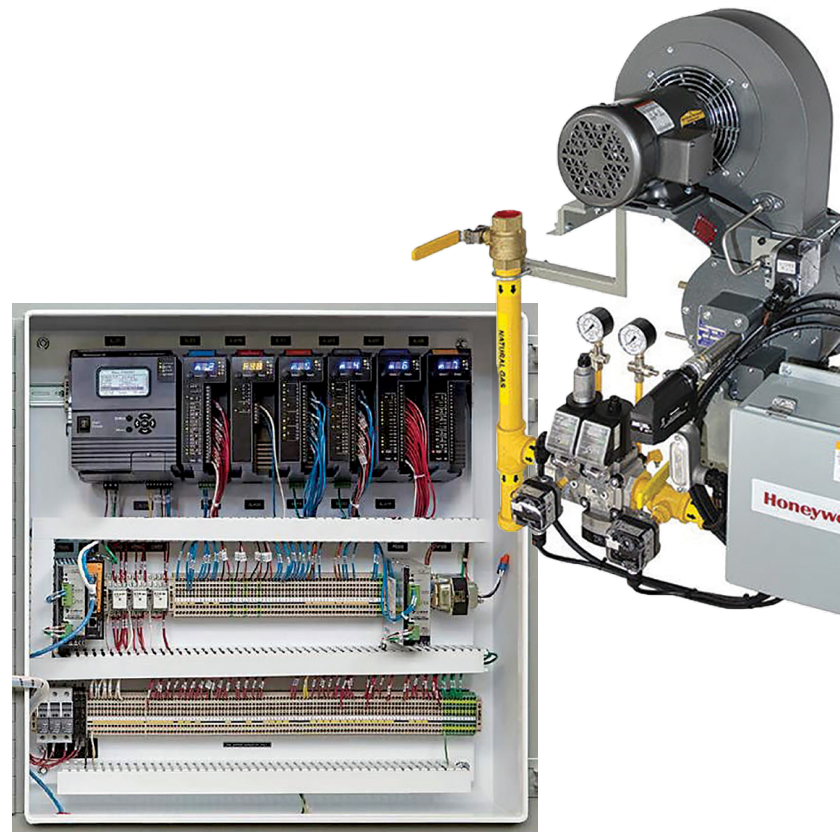

## CUSTOM CONTROL PANELS & PRE-ASSEMBLIES BUILT TO NFPA STANDARD

ACI Control's engineered systems team designs and builds fully integrated control panels and pre-assembled Burner Systems for combustion control, including burner management and fuel-air ratio control. Built onsite, pre-wired, and pre-tested, these durable panels are ready for immediate installation, minimizing errors, downtime, and setup time.